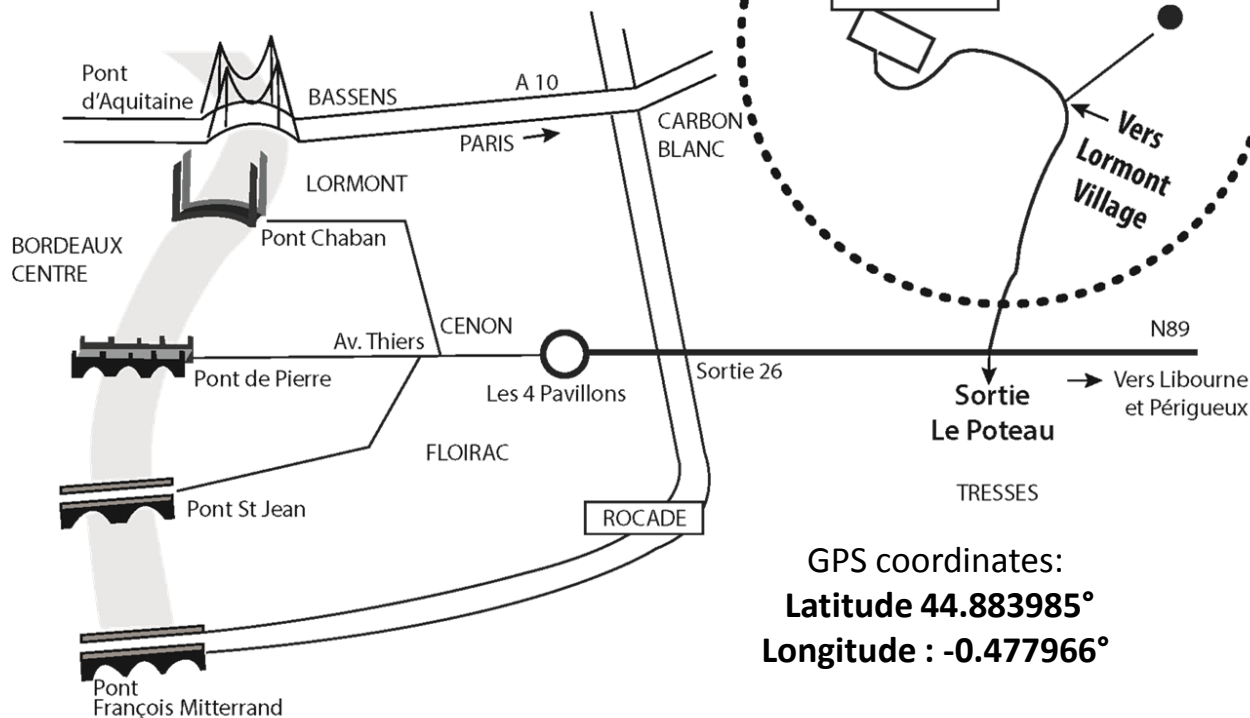

Château LAFITTE

Access Plan

Château LAFITTE is located east of Bordeaux (10 km from the city centre), close to the ring road and the Pont d'Aquitaine with its hotel park, and just a stone's throw from the Congress Centre and the Exhibition Centre.

From the ring road: take exit 26 signposted to Libourne. On the RN 89 road, take exit 2 signposted Yvrac Le Poteau. Follow directions to Yvrac centre. After the supermarket, go straight on at the roundabout and 300 metres further on take the first left before the hairdresser's. You are 500 metres away.

GPS coordinates:
Latitude 44.883985°
Longitude : -0.477966°

Audrey SALORNE : contact@chateau-lafitte.fr
 +33 5 56 06 68 50 - +33 6 28 72 82 09
 SCEA Château LAFITTE - Chemin du Loup - 33 370 Yvrac (France)